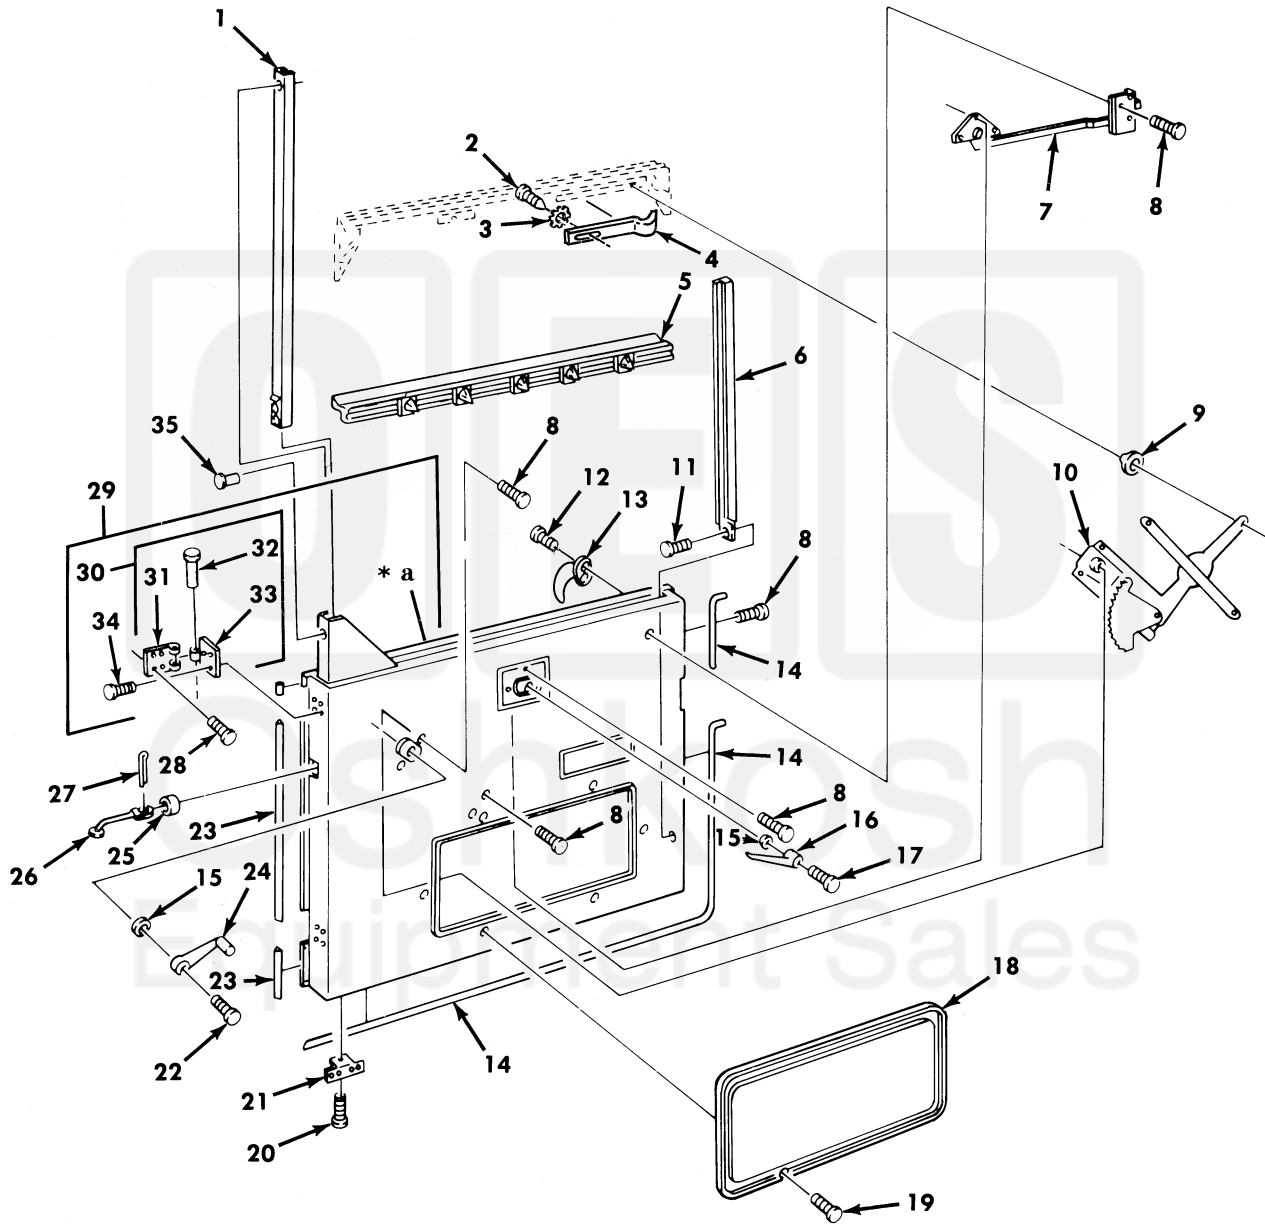

UNIT, DIRECT SUPPORT, AND GENERAL SUPPORT MAINTENANCE  
REPAIR PARTS AND SPECIAL TOOLS LIST  
TRUCK, 5-TON, 6X6, M809 SERIES TRUCKS (DIESEL)

\* a PART OF ITEM 29

Figure 256. Door, Cab Assembly.

(1) ITEM NO	(2) SMR CODE	(3) NSN	(4) CAGEC	(5) PART NUMBER	(6) DESCRIPTION AND USABLE ON CODE (UOC)	(7) QTY
GROUP 1801 BODY,CAB,AND HOOD ASSEMBLIES						
FIG. 256 DOOR,CAB ASSEMBLY						
1	PAOZZ	2540-00-737-3298	19207	7373298	CHANNEL,LIFT,VEHICL.....	2
2	PAOZZ	5305-00-995-3569	96906	MS24629-22	SCREW,TAPPING.....	2
3	PAOZZ	5310-00-209-0788	96906	MS35335-30	WASHER,LOCK.....	2
4	PAOZZ	2510-01-022-5783	19207	11682321	BRACKET,CAB DOOR SASH STOP.....	2
5	PAOZZ	2510-00-737-3287	19207	7373287	WEATHERSTRIP.....	2
6	PAOZZ	2540-00-737-3286	19207	7373286	CHANNEL,LIFT,VEHICL.....	2
7	PAOZZ	2540-00-737-3276	19207	7373276	LATCH,DOOR,VEHICULA LEFT.....	1
7	PAOZZ	2540-00-737-3277	19207	7373277	LATCH,DOOR,VEHICULA RIGHT.....	1
8	PAOZZ	5305-00-531-0339	21450	594270	SCREW,ASSEMBLED WAS.....	12
9	PAOZZ	2540-00-562-0422	19207	7529309	FASTENER,REGULATOR.....	4
10	PAOZZ	2540-00-693-0602	19207	7373289	REGULATOR,VEHICLE W LEFT.....	1
10	PAOZZ	2540-00-693-0603	19207	7373290	REGULATOR,VEHICLE W RIGHT.....	1
11	PAOZZ	5305-00-442-3217	96906	MS24629-66	SCREW,TAPPING.....	2
12	PAOZZ	5305-00-483-2339	19207	8743908	SCREW,CAP,SOCKET HE.....	4
13	PAOZZ	2540-00-741-0715	19207	7410715	HANDLE,DOOR,VEHICUL.....	2
14	PAOZZ	9390-01-285-9623	19207	12368265	NONMETALLIC SPECIAL.....	2
15	PAOZZ	5330-00-621-2565	19207	7397852	GASKET.....	4
16	PAOZZ	2540-00-797-5609	19207	7975609	HANDLE,DOOR,VEHICUL.....	2
17	PAOZZ	5305-00-088-1302	19207	8743909	SCREW,CAP,SOCKET HE.....	2
18	PAOZZ	5340-00-693-0604	19207	7373299	COVER,ACCESS.....	2
19	PAOZZ	5305-00-855-0961	96906	MS24629-35	SCREW,TAPPING,THREA.....	12
20	PAOZZ	5305-00-432-4163	96906	MS51861-24	SCREW,TAPPING.....	10
21	PAOZZ	5340-00-737-3283	56442	7373283	BRACKET,ANGLE.....	10
22	PAOZZ	5305-00-145-0602	19207	8743910	SCREW,CAP,SOCKET HE.....	2
23	PAOZZ	9390-01-285-9623	19207	12368265	NONMETALLIC SPECIAL.....	2
24	PAOZZ	2540-00-737-3304	19207	7373304	HANDLE,WINDOW REGUL.....	2
25	PAOZZ	2510-00-057-1630	19207	8757843	PAD,DOOR CHECK.....	2
26	PAOZZ	2510-01-084-9633	19207	8757842-1	ROD,DOOR CHECK,VEHI.....	2
27	PAOZZ	5315-00-059-0205	96906	MS24665-490	PIN,COTTER.....	2
28	PAOZZ	5305-01-237-7571	19207	8743912	SCREW,CAP,SOCKET HE.....	12
29	PAOOO	2510-00-737-3293	19207	7373293	DOOR,VEHICULAR RIGHT.....	1
29	PAOOO	2510-00-737-3294	5U403	7373294	DOOR,VEHICULAR LEFT.....	1
30	PAOZZ	5340-00-737-3284	19207	7373284	.HINGE,BUTT.....	2
31	PAOZZ	5340-01-114-7657	19207	7529302	..LEAF,BUTT HINGE.....	2
32	PAOZZ	5315-00-338-1621	19207	7539131	..PIN,STRAIGHT,HEADED.....	2
33	PAOZZ	5340-01-114-7656	19207	7529301	..LEAF,BUTT HINGE.....	2
34	PAOZZ	5305-00-078-7021	19207	8743911	.SCREW,CAP,SOCKET HE.....	8
35	PAOZZ	5320-00-262-6492	11083	7B5049	RIVET,TUBULAR.....	2